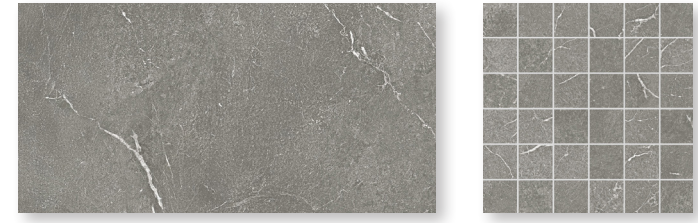

Thickness	8.5 mm
Frost Resistant	Yes
Finish	Matte & Polished
Application	Interior/Exterior
Rectified	Yes
Slip Resistant	R9 (Carrara & Calacatta Oro) R10 (All other colors)
DCOF	>0.42

Lead Time

In Stock/Quick Ship

Sizes

COLORS

Calacatta Oro

Nero

Crema

Grigio

Carrara

Verde

Taupe

Nero Dot

Taupe Dot

PACKING INFORMATION

PLEASE NOTE:

*2x2 Mosaic or 2x2 Dots can be used with the Octagon.

*1 2x2 piece is needed for each square foot of coverage.

Size	Finish	Thickness	SF per Box	SF per Pallet	Pieces per Box
3"x6"	Matte	8.5 mm	6.1350	343.58402	50
12"x24"	Matte	8.5 mm	13.5625	542.5011	7
12"x12"	Matte	8.5 mm	10.6568	325.50065	11
12" Octagon	Matte	8.5 mm	7.7504	496.00099	8
2"x2" Dot	Matte	8.5 mm	N/A	N/A	N/A
2"x2" Mosaic	Matte	8.5 mm	8.0000	348.7507	8