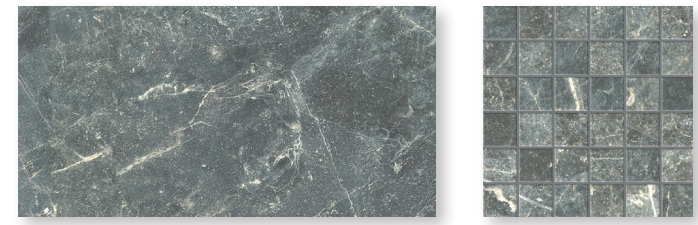

Thickness	8.5 mm
Frost Resistant	Yes
Finish	Matte & Polished
Application	Interior/Exterior
Rectified	Yes
Slip Resistant	R9 (Carrara & Calacatta Oro) R10 (All other colors)
DCOF	>0.42

Lead Time

In Stock/Quick Ship

Sizes

COLORS

Calacatta Oro

Nero

Crema

Grigio

Carrara

Verde

Taupe

Nero Dot

Taupe Dot

PACKING INFORMATION

PLEASE NOTE:

*2x2 Mosaic or 2x2 Dots can be used with the Octagon.

*1 2x2 piece is needed for each square foot of coverage.

Size	Finish	Thickness	SF per Box	SF per Pallet	Pieces per Box
3"x6"	Matte	8.5 mm	6.1350	343.58402	50
12"x24"	Matte	8.5 mm	13.5625	542.5011	7
12"x12"	Matte	8.5 mm	10.6568	325.50065	11
12" Octagon	Matte	8.5 mm	7.7504	496.00099	8
2"x2" Dot	Matte	8.5 mm	N/A	N/A	N/A
2"x2" Mosaic	Matte	8.5 mm	8.0000	348.7507	8