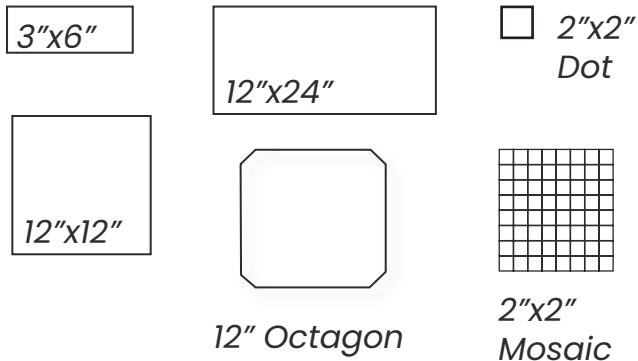

MARMO CLASSICO

PORCELAIN TILE

Technical Data

Thickness	8.5 mm
Frost Resistant	Yes
Finish	Matte & Polished
Application	Interior/Exterior
Rectified	Yes
Slip Resistant	R9 (Carrara & Calacatta Oro) R10 (All other colors)
DCOF	>0.42

Lead Time

In Stock/Quick Ship

Sizes